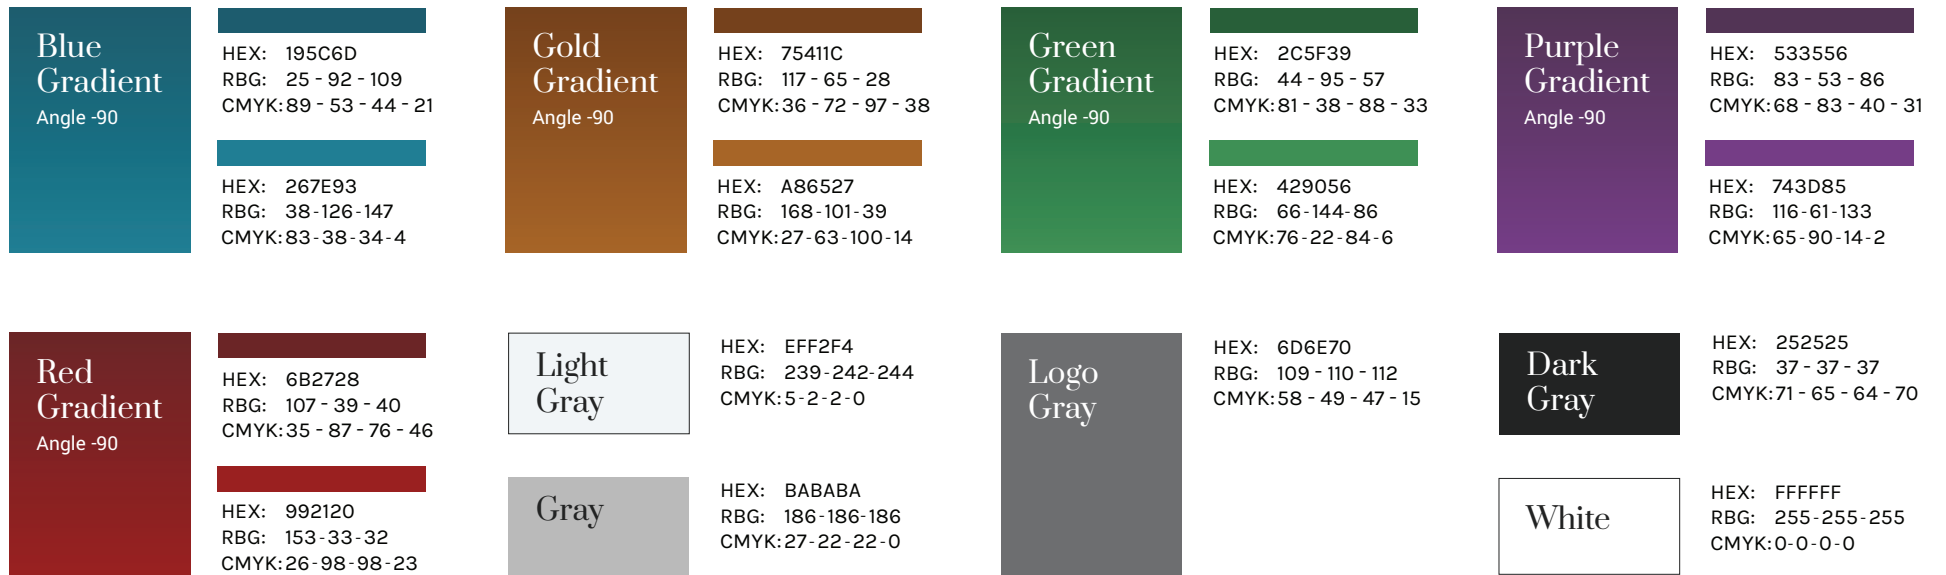

BRAND GUIDELINES FOR MARKETBEAT

LOGOS

LOGO MARK

COLORS

FONTS